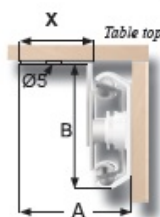

PRODUCT SHEET

Description:

Table Extension 9096/600, F/Folded Top, Opening 375mm, BZP, Open Length:600mm, Closed Length:600mm, Wing:220mm

Item number:

24.04.010-0

Units	Box	Carton	HS Code	Barcode
Pair	1		8302420090	
				5704866088350

In mm	»9096« For Folded Table Tops			
Opening (O)	375	425	425	475
Total Length (T)	600	650	750	700
Wing Size (W)	220	220	320	220
Slide Width (A)	41	41	41	41
Slide Height (B)	40	40	40	40
Wing Width (X)	21	21	21	21
Load Capacity	60 kg.	60 kg.	60 kg.	60 kg.
Item No.:	24.04.010	24.04.020	24.04.030	24.04.040