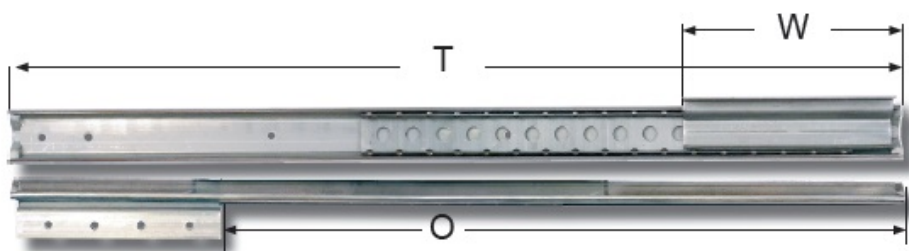

PRODUCT SHEET

Description:

Table Extension 9096/600, F/Folded Top, Opening 375mm, BZP, Open Length:600mm, Closed Length:600mm, Wing:220mm

Item number:

24.04.010-0

Units	Box	Carton	HS Code	Barcode
Pair	1		8302420090	
				5704866088350

In mm	»9096« For Folded Table Tops			
Opening (O)	375	425	425	475
Total Length (T)	600	650	750	700
Wing Size (W)	220	220	320	220
Slide Width (A)	41	41	41	41
Slide Height (B)	40	40	40	40
Wing Width (X)	21	21	21	21
Load Capacity	60 kg.	60 kg.	60 kg.	60 kg.
Item No.:	24.04.010	24.04.020	24.04.030	24.04.040